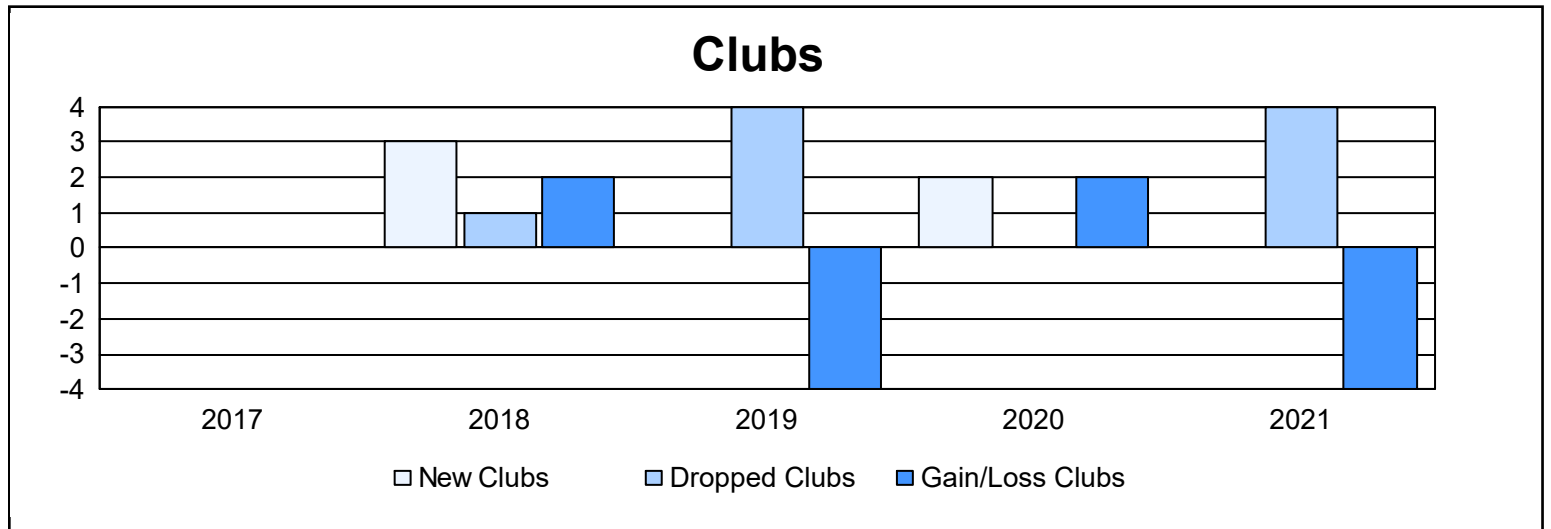

Year	New Clubs	Dropped Clubs	Gain/ Loss Clubs	New Members	Charter Members	Reinstate Members	Transfer Members	Total Member Added	Total Members Dropped	Gain/ Loss Members
2016-2017	0	0	0	69	0	6	7	82	125	-43
2017-2018	3	1	2	82	68	4	9	163	159	4
2018-2019	0	4	-4	80	11	4	7	102	173	-71
2019-2020	2	0	2	63	56	4	8	131	112	19
2020-2021	0	4	-4	64	6	1	6	77	150	-73
Average	1	2	-1	72	28	4	7	111	144	-33

Membership Composition June 2021 Cumulative

Gender Composition June 2021 Cumulative