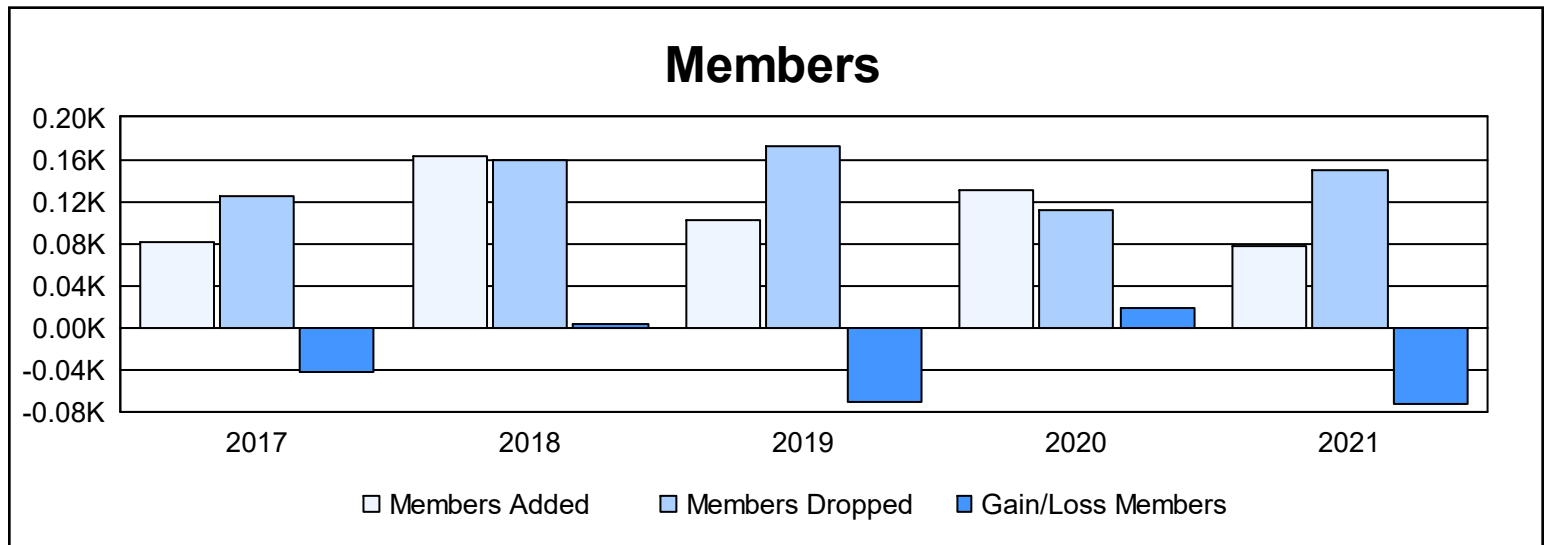

Year	New Clubs	Dropped Clubs	Gain/ Loss Clubs	New Members	Charter Members	Reinstate Members	Transfer Members	Total Member Added	Total Members Dropped	Gain/ Loss Members
2016-2017	0	0	0	69	0	6	7	82	125	-43
2017-2018	3	1	2	82	68	4	9	163	159	4
2018-2019	0	4	-4	80	11	4	7	102	173	-71
2019-2020	2	0	2	63	56	4	8	131	112	19
2020-2021	0	4	-4	64	6	1	6	77	150	-73
Average	1	2	-1	72	28	4	7	111	144	-33

Membership Composition June 2021 Cumulative

Gender Composition June 2021 Cumulative